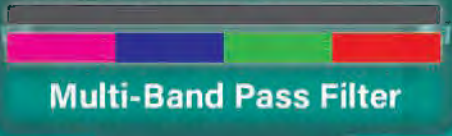

IMX990AABJ*(Glassless)

computar

Easier Multi-Spectral Imaging

Combined with Computar ViSWIR lens / multi-bandpass filter
and Sony SWIR sensor

Example①
Food inspection

Example②
Plastic sorting

Achieve Multi-Spectral imaging with line-scan method